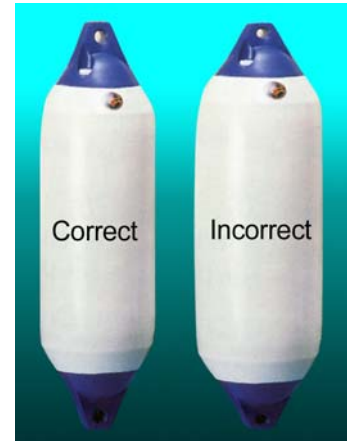

FENDER INFLATION GUIDE

This inflation guide will help you to find the correct circumference measurement when inflated to its most efficient size. Finding the right size cover & how to avoid over-Inflation

A common mistake that can lead to incorrect measurement of fender cover sizes, and in fact a shorter life-span for fenders, is over inflation. Fenders need to be inflated correctly so that they may act like a cushion and absorb impact, rather than try to resist directly against it. This way your fenders last longer and prevent damage to your top sides....

NB: When the fenderfits are measured, it is done so by using the actual fender statistics of length x diameter.

An over inflated F Series fender has bowed-out sides and a rounded top as shown above.

NB: When the fenderfits are measured, it is done so by using the actual fender statistics of length x diameter.

Part No.	Fenderfit Width	Fenderfit Length	US Polyform	Plastimo cm	Majoni dia x length	Taylor inch	Castro	Dan mm
37000	29cm	37cm	A1	-	35 x 48cm	12	37554	320
37001	39cm	49cm	A2	-	45 x 60cm	15	37555	405
37002	47cm	59cm	A3	-	55 x 73cm	18	37556	480
37003	55cm	71cm	A4	-	65 x 88cm	21	37557	-
37004	70cm	92cm	A5	-	-	27	-	610
37010	15cm	45cm	F0	15 x 45	15 x 58cm	-	37540A	-
37011	15cm	56cm	F1	19 x 54	60 x 18cm	6 x 25	37541	150 x 585
37011	15cm	56cm	F1	19 x 54	60 x 18cm	6 x 25	37542	150 x 585
37012	22cm	64cm	F2	22 x 58	62 x 21cm	8 x 27	37543	200 x 705
37013	22cm	76cm	F3	23 x 81	70 x 24cm	8 x 28	37544	250 x 635
37014	22cm	104cm	F4	24 x 100	-	-	37544A	200 x 990
37015	30cm	76cm	F5	23 x 81	-	10 x 30	37545	-
37016	30cm	109cm	F6	26 x 115	-	-	37546	200 x 1060
37017	33cm	91cm	LARGE	-	90 x 30cm	12 x 35	-	-
37018	38cm	104cm	F7	-	110 x 35cm	15 x 41	-	-
37019	38cm	147cm	F8	-	-	-	-	380 x 1270
37020	47cm	127cm	F10	-	-	-	-	-
37021	60cm	145cm	F11	-	-	24 x 57	-	1550
37022	80cm	195cm	F13	-	-	32 x 77	-	B40