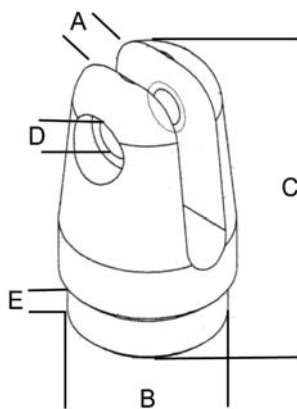

Mounting holes (centre - centre) are only 195mm apart vertically and 225mm horizontally to allow mounting in a very small area.

Length opened - 800mm  
Length folded - 490mm  
Width - 210mm  
**Part No. 47270**

## TAKE APART HINGE

316 Stainless Steel take apart hinge with spring loaded pin. Sold in pairs.

World Class  
Products

**Part No. 29751**

Length 68mm x Width 32mm x  
Thickness 3mm

## 316 SS SOLID BOLLARD

Traditionally styled heavy duty 316g polished stainless steel bollards to suit most size boats.

World Class  
Products

Part No.	Base	W	H	Hole Size
<b>29096</b>	85 x 85mm	140mm	155mm	10mm
<b>29098</b>	60 x 60mm	90mm	90mm	6mm
<b>29099</b>	76 x 76mm	110mm	115mm	8mm

## SS 316 FORK END

Suits 1.6mm stainless steel tube.

World Class  
Products

Part No.	A	B	C	D	E
<b>57250</b>	6.5mm	22.23mm	45mm	1/4"	7mm
<b>57252</b>	9.7mm	28.58mm	52mm	5/16"	8.5mm
<b>57254</b>	11.11mm	34.93mm	63mm	3/8"	10mm