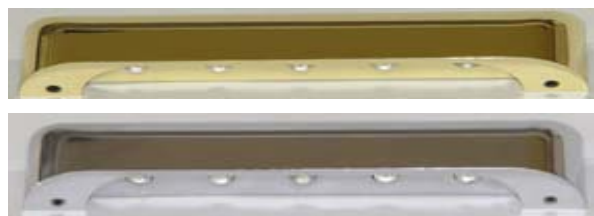

STEP COURTESY LIGHTS

Features:

Available in Cool White, Blue or Red LED's.
Available in Chrome Plated & Brass Plated .
Simple installation 10V to 30V-DC powered.
Saves power only 0,5 Watt power consumption.
No Maintenance Lifetime over 50,000 hours.
Suitable for outdoor use IP64.
Surface mount fitting.
Dimensions: 110mm W x 20mm H x 13mm D

World Class
Products

Part No. Descriptions

70950	Brass Step LED 120° ~ Cool White
70951	Brass Step LED 120° ~ Red
70952	Brass Step LED 120° ~ Blue
70954	Chrome Plated Step LED 120° ~ Blue
70955	Chrome Plated Step LED 120° ~ Red
70956	Chrome Plated Step LED 120° ~ Cool White

LED