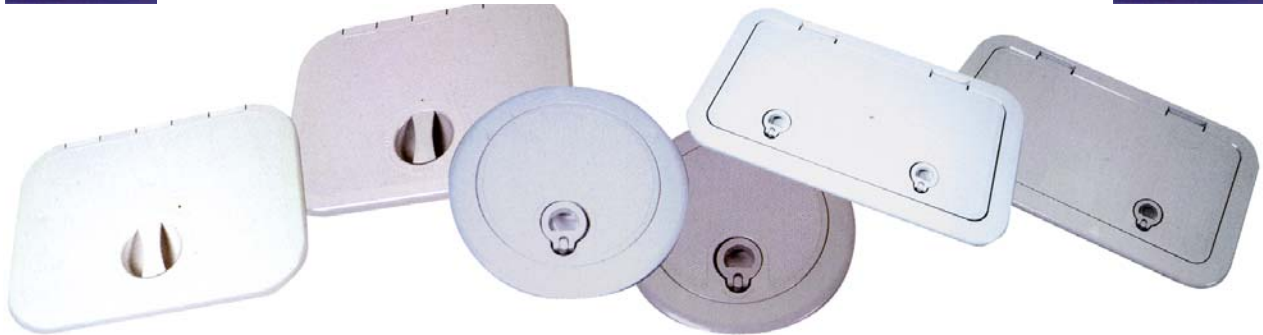

## SO-PAC ACCESS HATCHES

For Storage Lockers, Inspection Hatches, Anchor Lockers and Cockpit Floor Storage.

Features: UV Resistant ASA Plastic, Low Profile, Almost Flush Fitting, Reinforced Lid with Non Skid Surface, Supports Normal Crew Foot Traffic, Easy to Install.