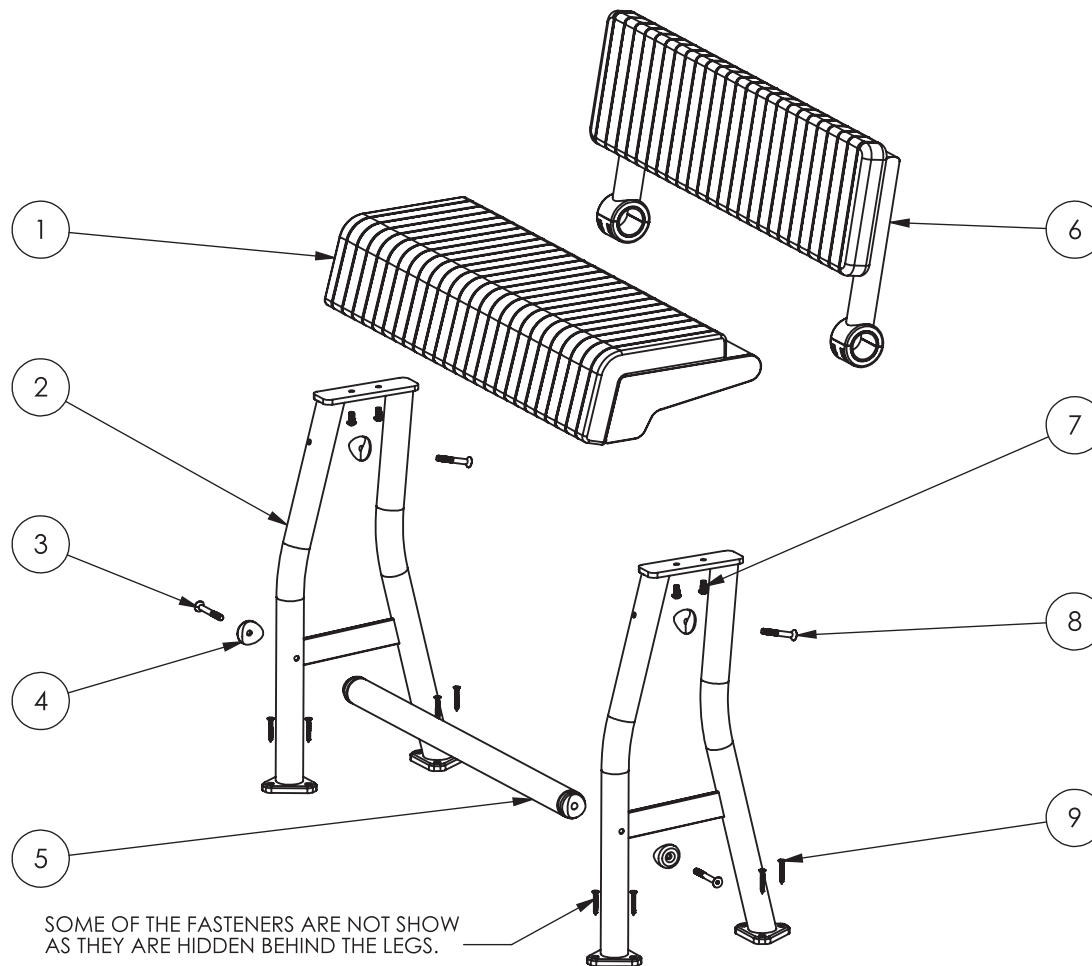

# relaxn<sup>®</sup> CENTRE CONSOLE FIXED SEAT

## CONTENTS

Item No.	Description	Quantity
1	Seat base & cushion assembly	1
2	Seat base leg assembly	2
3	Foot rest fixing screws	2
4	Foot rest contoured spacers	2
5	Foot rest assembly	1

Item No.	Description	Quantity
6	Back rest & cushion assembly	1
7	Seat base cushion assembly fixing screws	4
8	Seat base frame fixing screws & contoured spacers	2
9	Frame mounting screws	12

When assembling, loosely fit all fasteners before attempting to tighten each one incrementally.