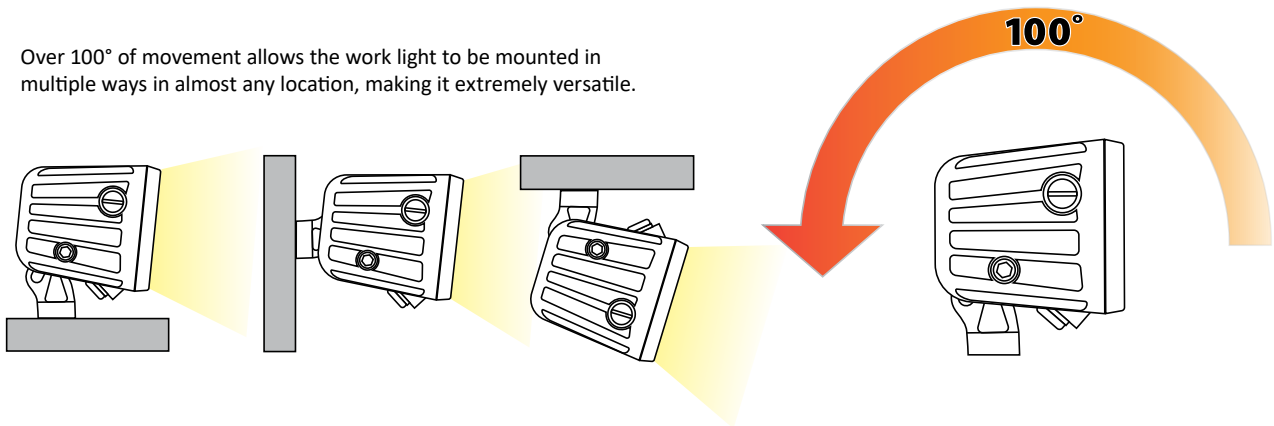

# relaxn<sup>®</sup> Mako Series LED Work Light

Heavy machinery

Off road vehicles

Industrial

Marine vessels

Over 100° of movement allows the work light to be mounted in multiple ways in almost any location, making it extremely versatile.