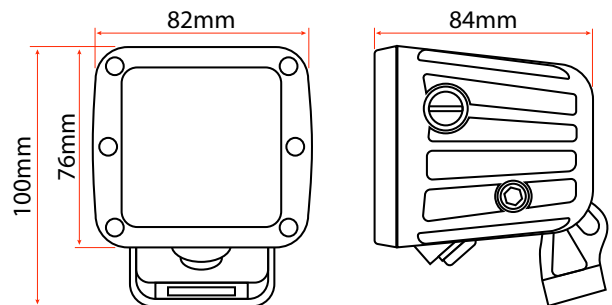

relaxn® Mako Series LED Work Light

Kit Includes:

- 1 x Mako Series work light.
- 1 x Mounting bracket.
- 1 x Pre-wired Deutsch plug.
- 1 x 5m Wiring Harness.
- 1 x Stainless steel bolt.
- 1 x Stainless steel nut and washer.

Follow us on: